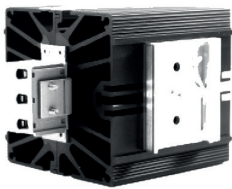

UL RESISTANCE HEATERS MAX SERIES