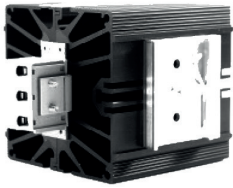

Examples heaters without fan 60 / 75 / 100 / 150 W