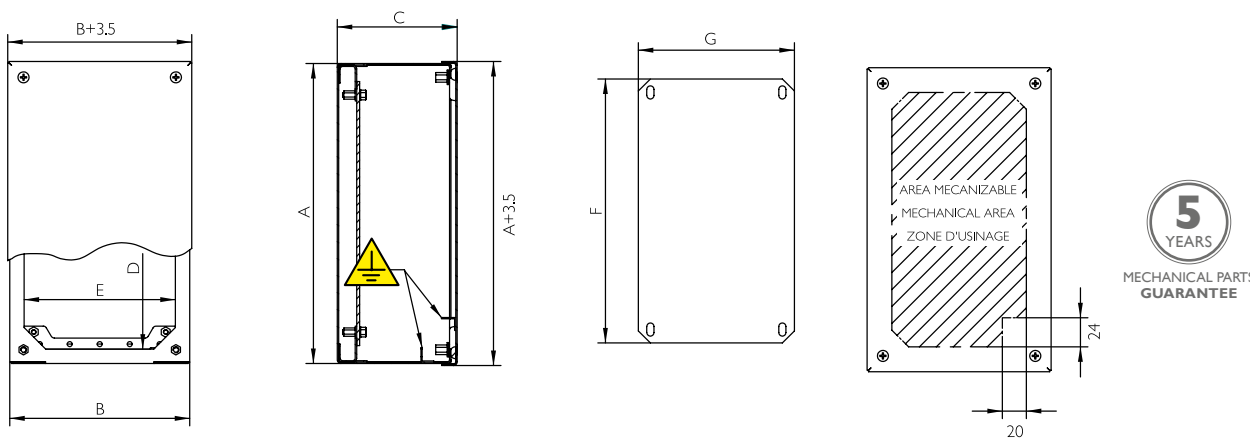

NORMATIVE

- IEC 60529 norm. IP66 degree.
- UL approval Nema 1, 3r, 4, 12. N° File E342220.
- IEC 62262 norm. Maximum IK10 resistance.
- 2014/35/UE directive. Low voltage ruling directive.
- Maximum voltage 1000 V.
- Temperature resistant: -40°C + 100°C (short time + 160°C).
- Option silicone gasket: from -60°C to +180°C (short time up to +350°C).

PLAN

➔ [CLICK HERE TO DOWNLOAD THE FILES CAD - PLANS - CERTIFICATES](#)

REFERENCES

REFERENCES							
BLIND COVER	PERFORATED COVER	HOLES N°	HEIGHT -A-	WIDTH -B-	DEPTH -C-	WEIGHT (kg)	VOLUME (m³)
MVCBG909080	MVCBG909080P	1	90	90	80	0,68	0,001
MVCBG101612	MVCBG101612P	2	100	160	120	0,92	0,001
MVCBG149080	MVCBG149080P	3	140	90	80	1,2	0,002
MVCBG161612	MVCBG161612P	4	160	160	120	1,75	0,004
MVCBG209080	MVCBG209080P	3	200	90	80	1,29	0,003
MVCBG202012	MVCBG202012P	4	200	200	120	1,81	0,004
MVCBG202515	MVCBG202515P	6	200	250	150	2,53	0,006
MVCBG203015	MVCBG203015P	12	200	300	150	3,25	0,009
MVCBG252515	MVCBG252515P	16	250	250	150	3,87	0,012
MVCBG269012	MVCBG269012P	15	260	90	120	3,75	0,011
MVCBG303015	MVCBG303015P	25	300	300	150	5,16	0,016
MVCBG304015	MVCBG304015P	35	300	400	150	6,64	0,022
MVCBG404015	MVCBG404015P	49	400	400	150	8,41	0,028

*Ask for minimum order

Separation plaque fund 20mm