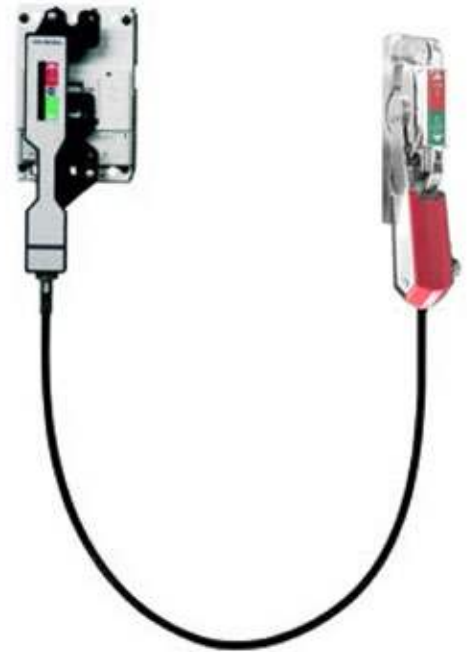

REGULATIONS

- IP66 (W) Norm IEC 60529.
- Maximum IK10 resistance Norm IEC 62262
- Manufactured following EU low voltage ruling 2014/35/UE
- Materials intended to come into contact with food EC 1935/2004
- RoHs compliant
- UL approval Nema 4x, 12, 3r; I. N°File E342220
- Maximum voltage 1000V
- IEC 60947
- Temperature resistant: -40°C +100°C (short time +160°C.)
- Option silicone gasket: from -60° C to +180° C (short time up to +350° C)
- UL 508 Listed
- UL 98
- CE Marked
- CSA C22.2 N° 4
- Nema I/3r/4/4x/12